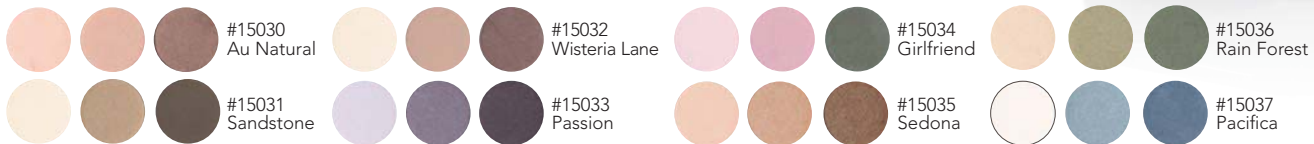

8 eyeshadow trios + 6 blush duos + 16 lip colors.
Bet you can't choose just one!

Model is wearing BC Color Mineral Eye Shadow Trio in Girlfriend, BC Color Mineral Blush in Pink and BC Color Mineral Lip Color in Rose Quartz.

BC Eyeshadow Trios

Three natural colors in one compact for highlighting, contouring, shading, lining and a variety of eye-defining effects. Long wearing, crease resistant and safe for sensitive eyes. Key vitamins C and E and other anti-aging ingredients hydrate your skin, while light-deflecting color draws attention away from fine lines, skin imperfections and hyperpigmentation.

8 true color trios

6 true color duos

BC Mineral Blush

Two shades in one compact for custom color and a day-to-night option. Blend shades equally or use lighter shade for highlighting and the other to contour. Soft and luxurious texture stems from a skin conditioning, anti-oxidant formula that is safe for all skin types.

16 true lip colors

- | | | | |
|---------------------|--------------------|--------------------|-----------------|
| #15229 Fire and Ice | #15233 Shiraz | #15237 Whisper | #15362 Sunset |
| #15230 Tiger's Eye | #15234 Sand | #15238 Berry Brown | #15363 Geisha |
| #15231 Mocha Mauve | #15235 Rose Quartz | #15239 Mimosa | #15364 Tuscan |
| #15232 La Rouge | #15236 Guava | #15240 Hot Pink | #15365 Lollipop |